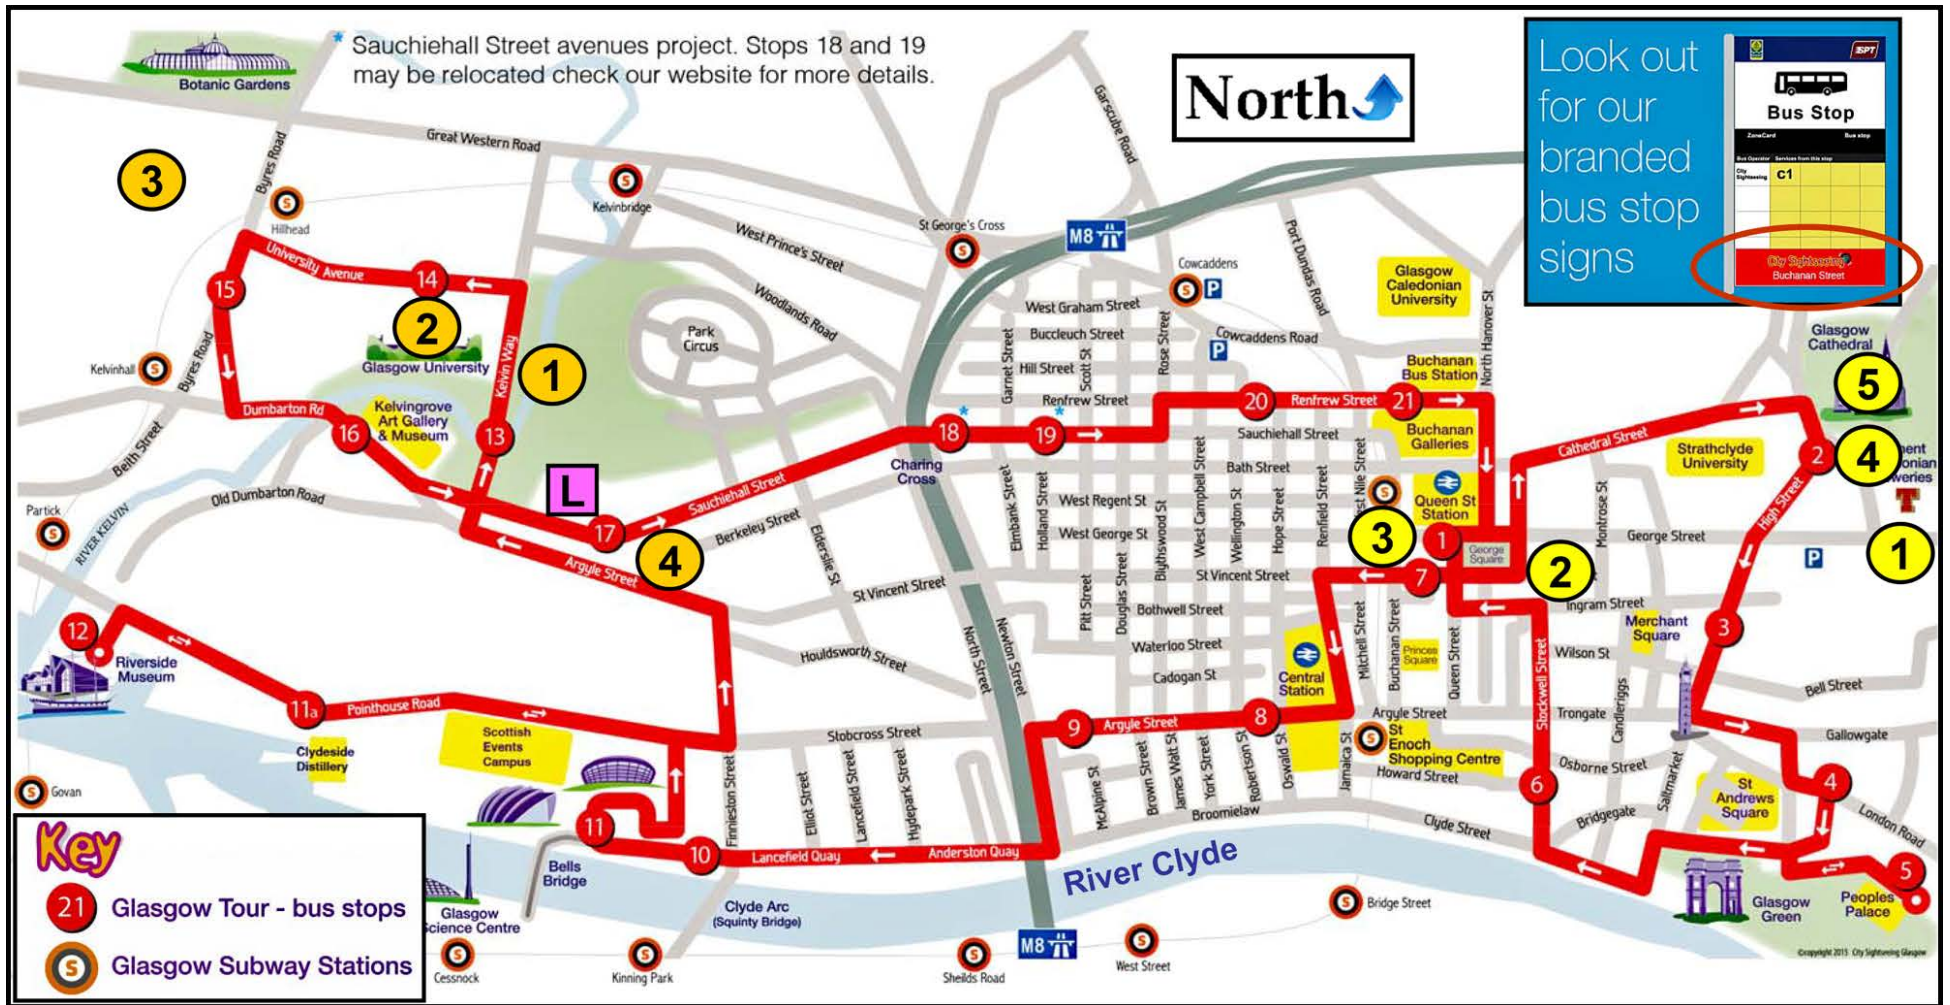

Our Glasgow
Hop-on/off-Bus
Map

OutlandishScotland.com

A Novel Holiday Travel Guidebook

Glasgow Hop-on/off-Bus Stops

- 1 George Square
- 2 Glasgow Cathedral
- 3 Merchant City
- 4 Barras Market
- 5 Glasgow Green
- 6 St Enoch
- 7 St Vincent Place

- 8 Radisson Hotel
- 9 Marriott/Hallmark Hotel
- 10 Hilton Garden Inn
- 11 SECC / Clydeside Distillery
- 12 Riverside Museum
- 13 Kelvin Way
- 14 Glasgow University
- 15 Byres Road
- 16 Kelvingrove Art Gallery

- 17 Kelvin Park [In front of the Ox & Finch restaurant, on the north side of Sauchiehall Street.]
- 18 Charing Cross
- 19 Sauchiehall St
- 20 Theatre Royal
- 21 Buchanan Bus Station