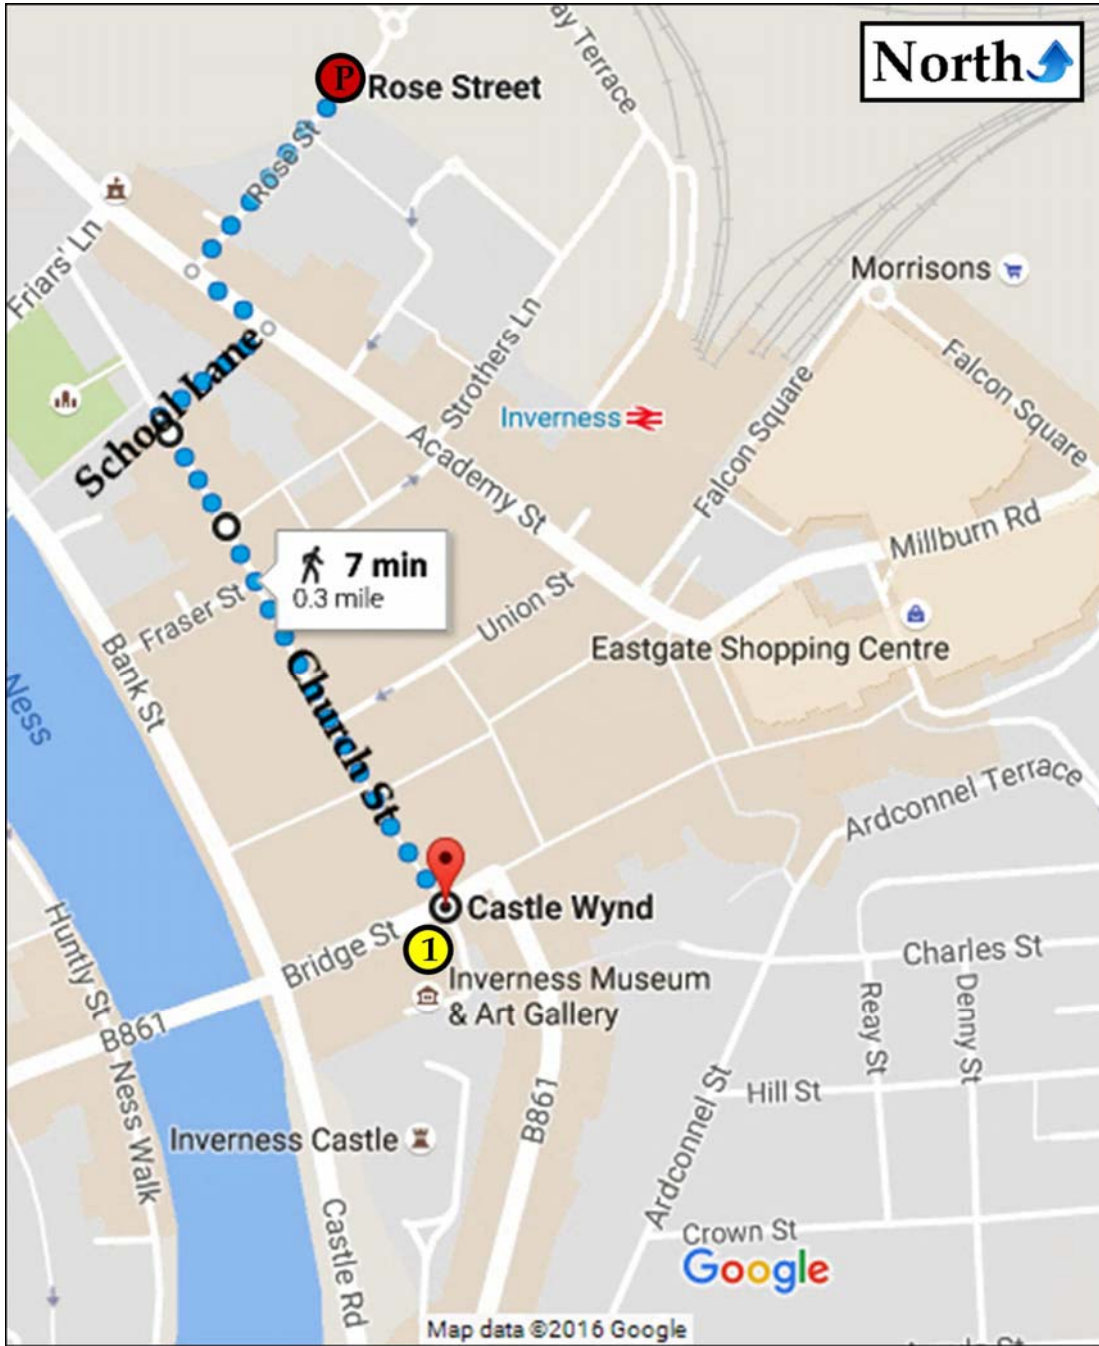

Site #10

Inverness Maps

OutlandishScotland.com

A Novel Holiday Travel Guidebook

Outlandish Scotland Journey Part 2 Sites

Rose St Car Park to iCentre Walking Directions

Margaret St Bus Station to iCentre Walking Directions

Inverness Railway Station to iCentre Walking Directions