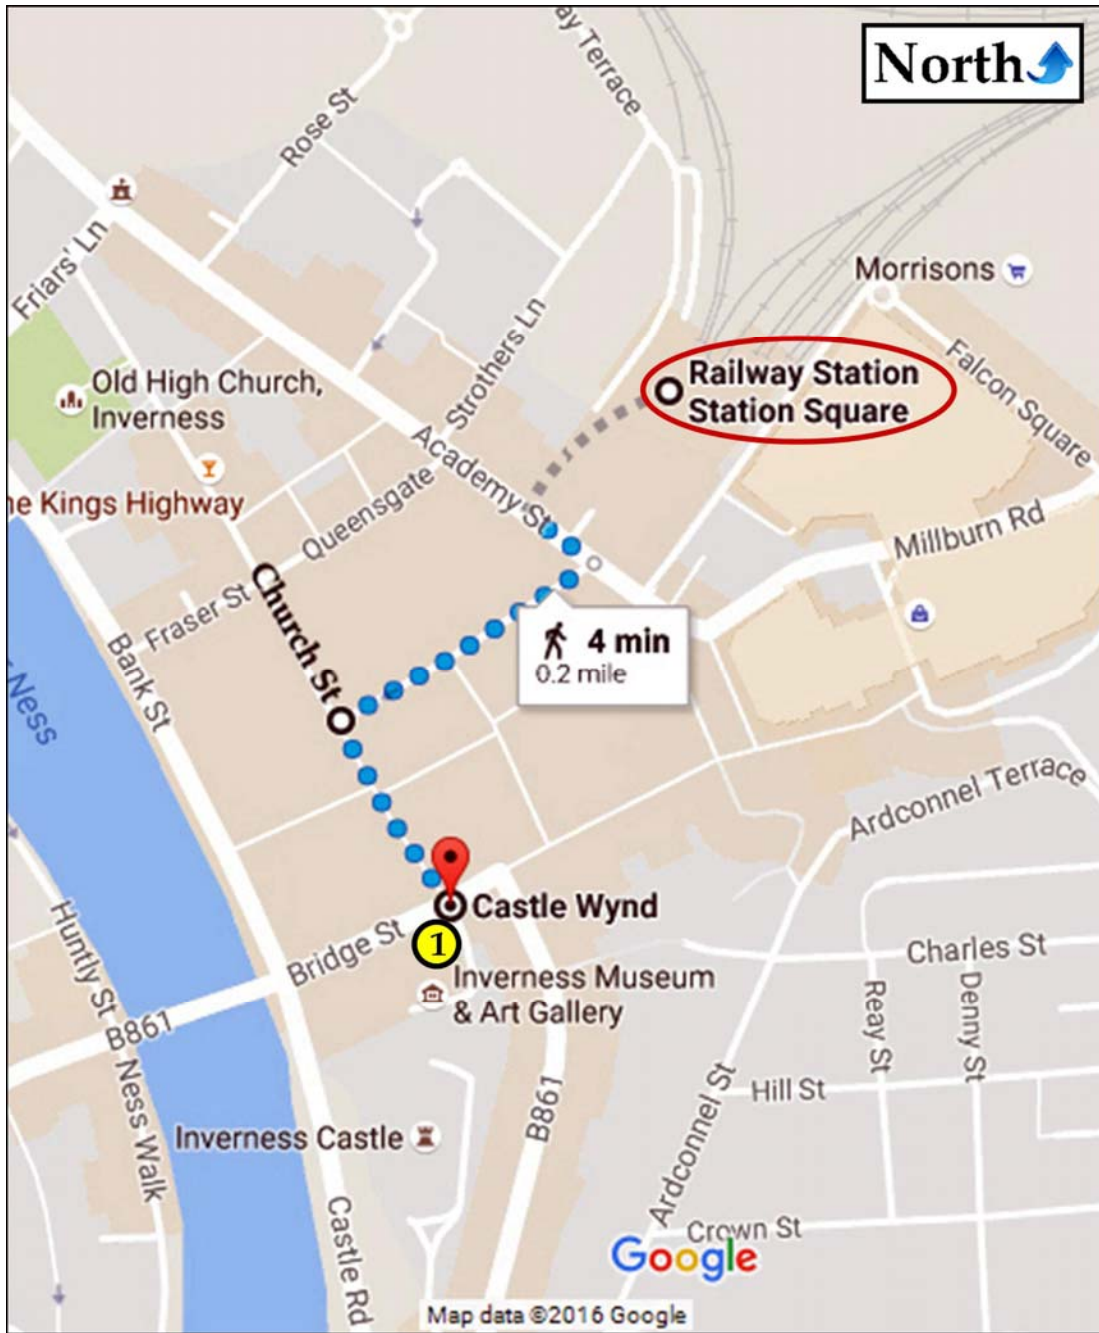

Site #10

Inverness Maps

OutlandishScotland.com

A Novel Holiday Travel Guidebook

Outlandish Scotland Journey Part 2 Sites

Rose St Car Park to iCentre Walking Directions

Margaret St Bus Station to iCentre Walking Directions

Inverness Railway Station to iCentre Walking Directions