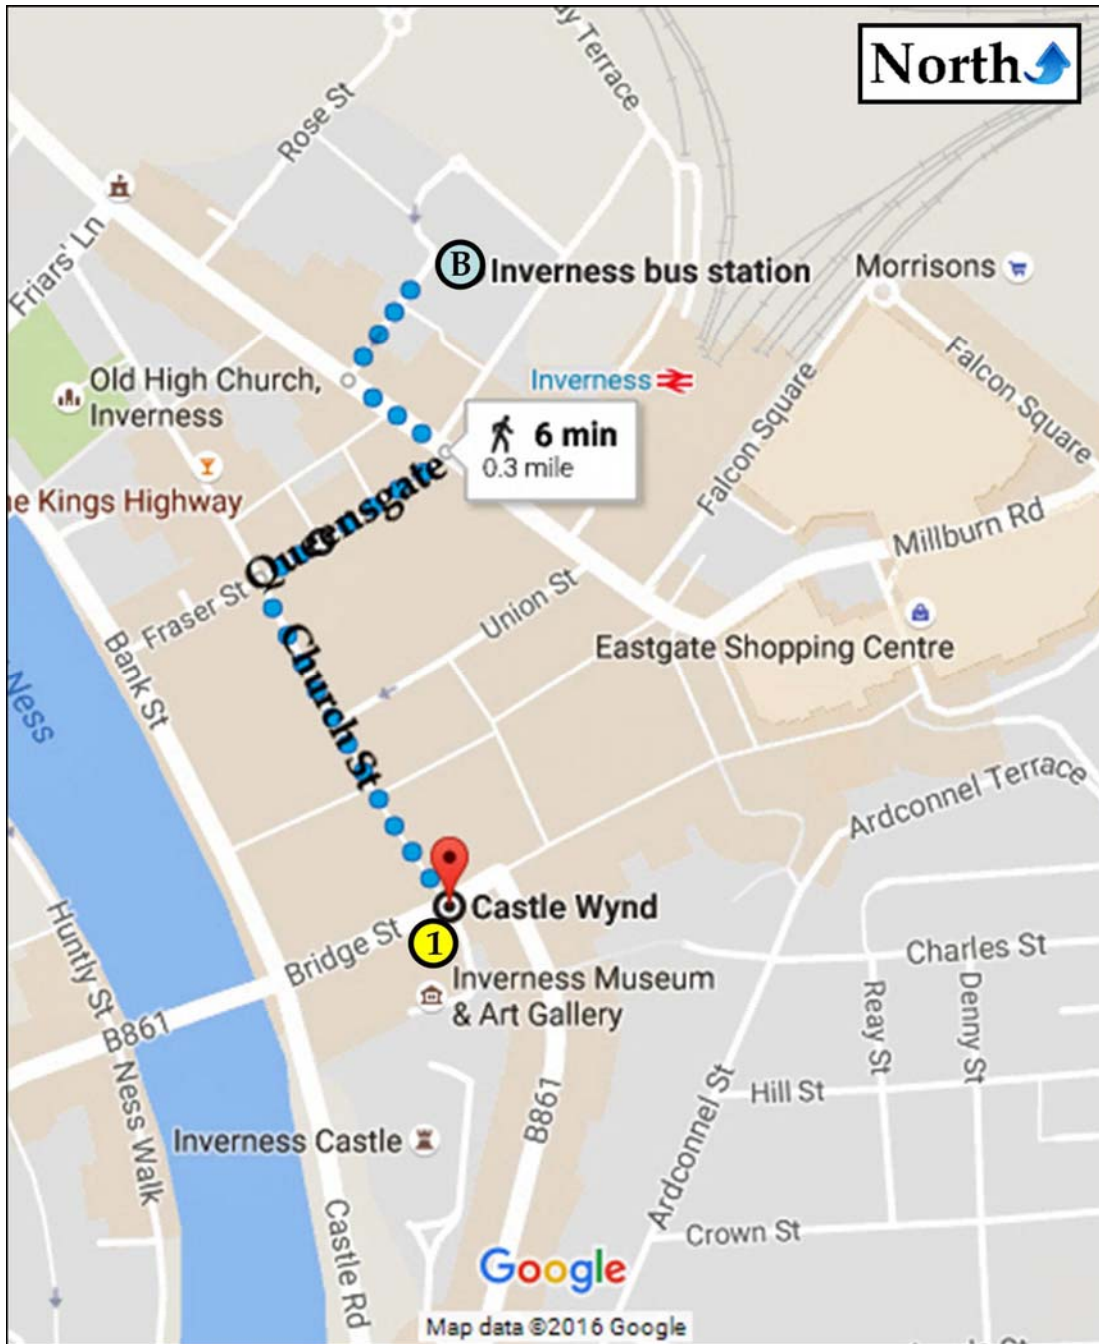

Site #10

Inverness Maps

OutlandishScotland.com

A Novel Holiday Travel Guidebook

Outlandish Scotland Journey Part 2 Sites

Rose St Car Park to iCentre Walking Directions

Margaret St Bus Station to iCentre Walking Directions

Inverness Railway Station to iCentre Walking Directions