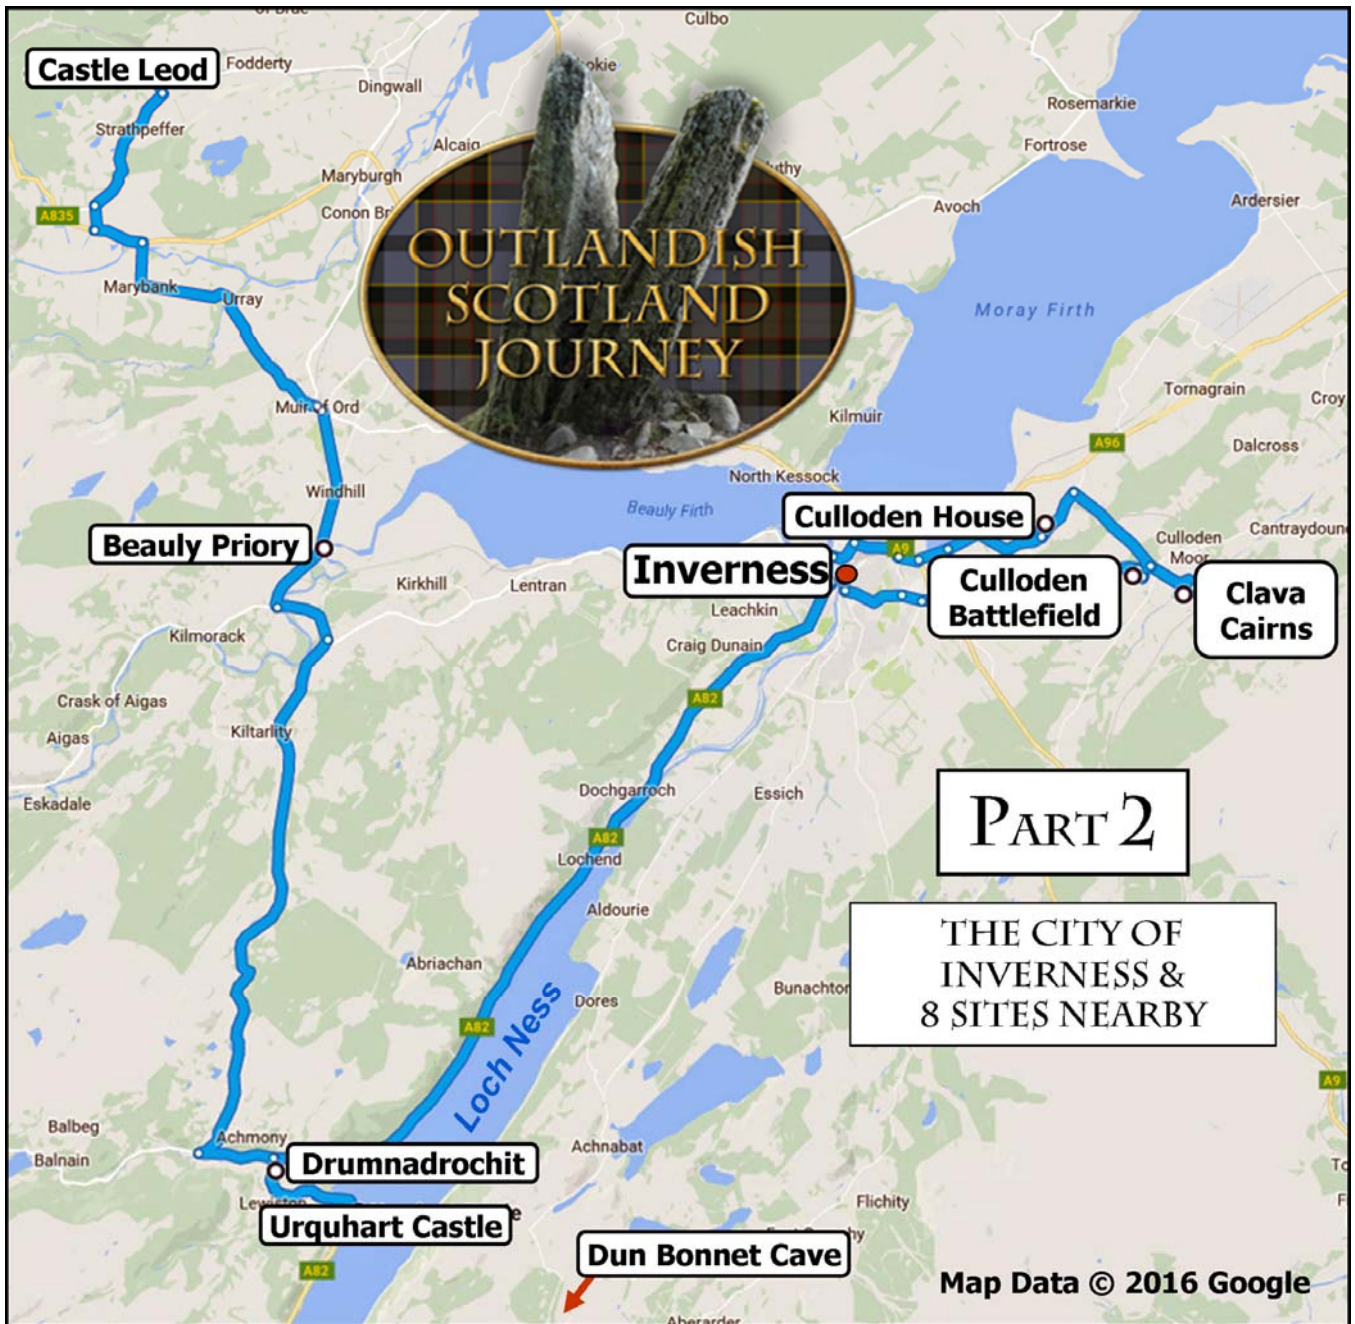

Site #10

Inverness Maps

OutlandishScotland.com

A Novel Holiday Travel Guidebook

Outlandish Scotland Journey Part 2 Sites

Rose St Car Park to iCentre Walking Directions

Margaret St Bus Station to iCentre Walking Directions

Inverness Railway Station to iCentre Walking Directions