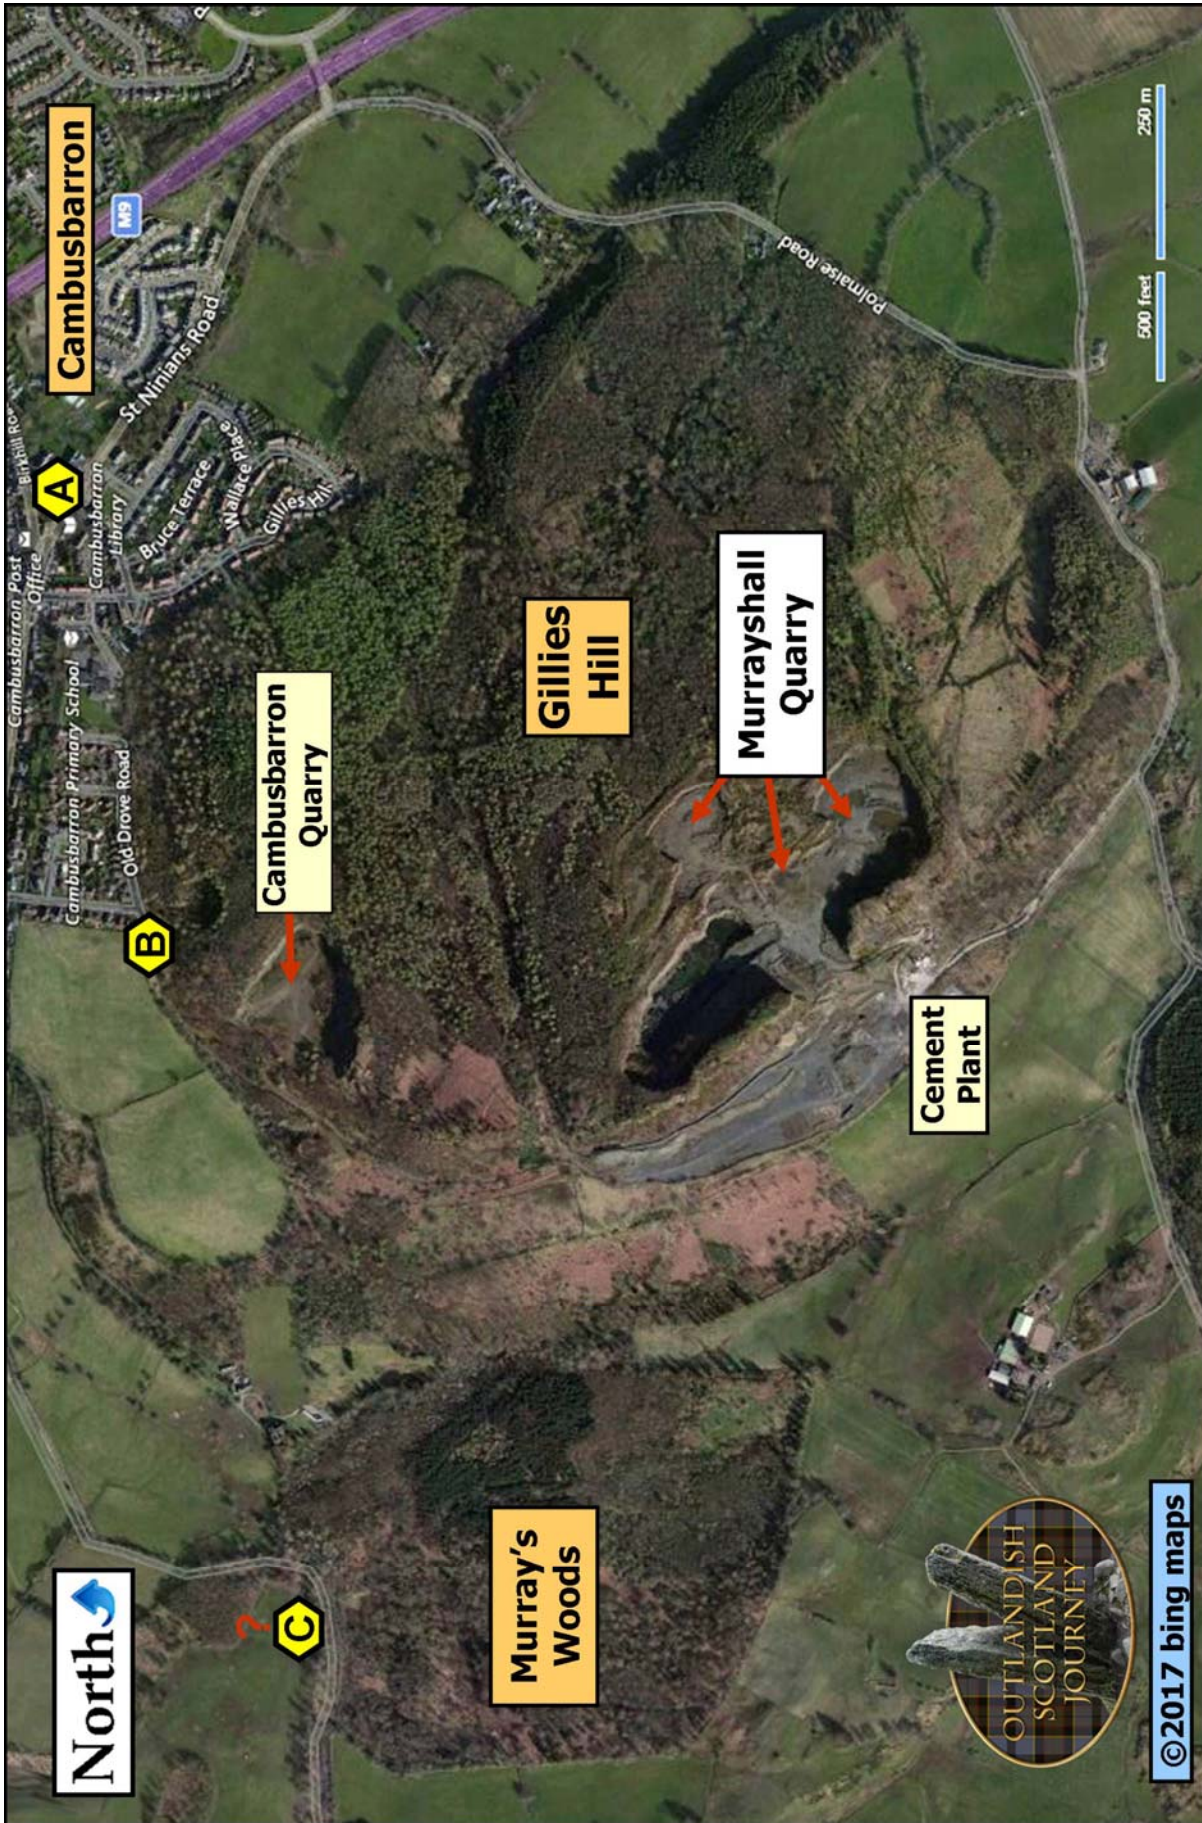

Site #31  
Cambusbarron  
Maps

[OutlandishScotland.com](http://OutlandishScotland.com)

A Novel Holiday Travel Guidebook

Area Overview Map

# Gillies Hill Trails Map

## Xplore Stirling HERITAGE TRAILS

### Key

-  Heritage Trail
-  Start of Explorer Trail
-  Core Path
-  Interpretation Board
-  Parking
-  Bus Stop
-  Church