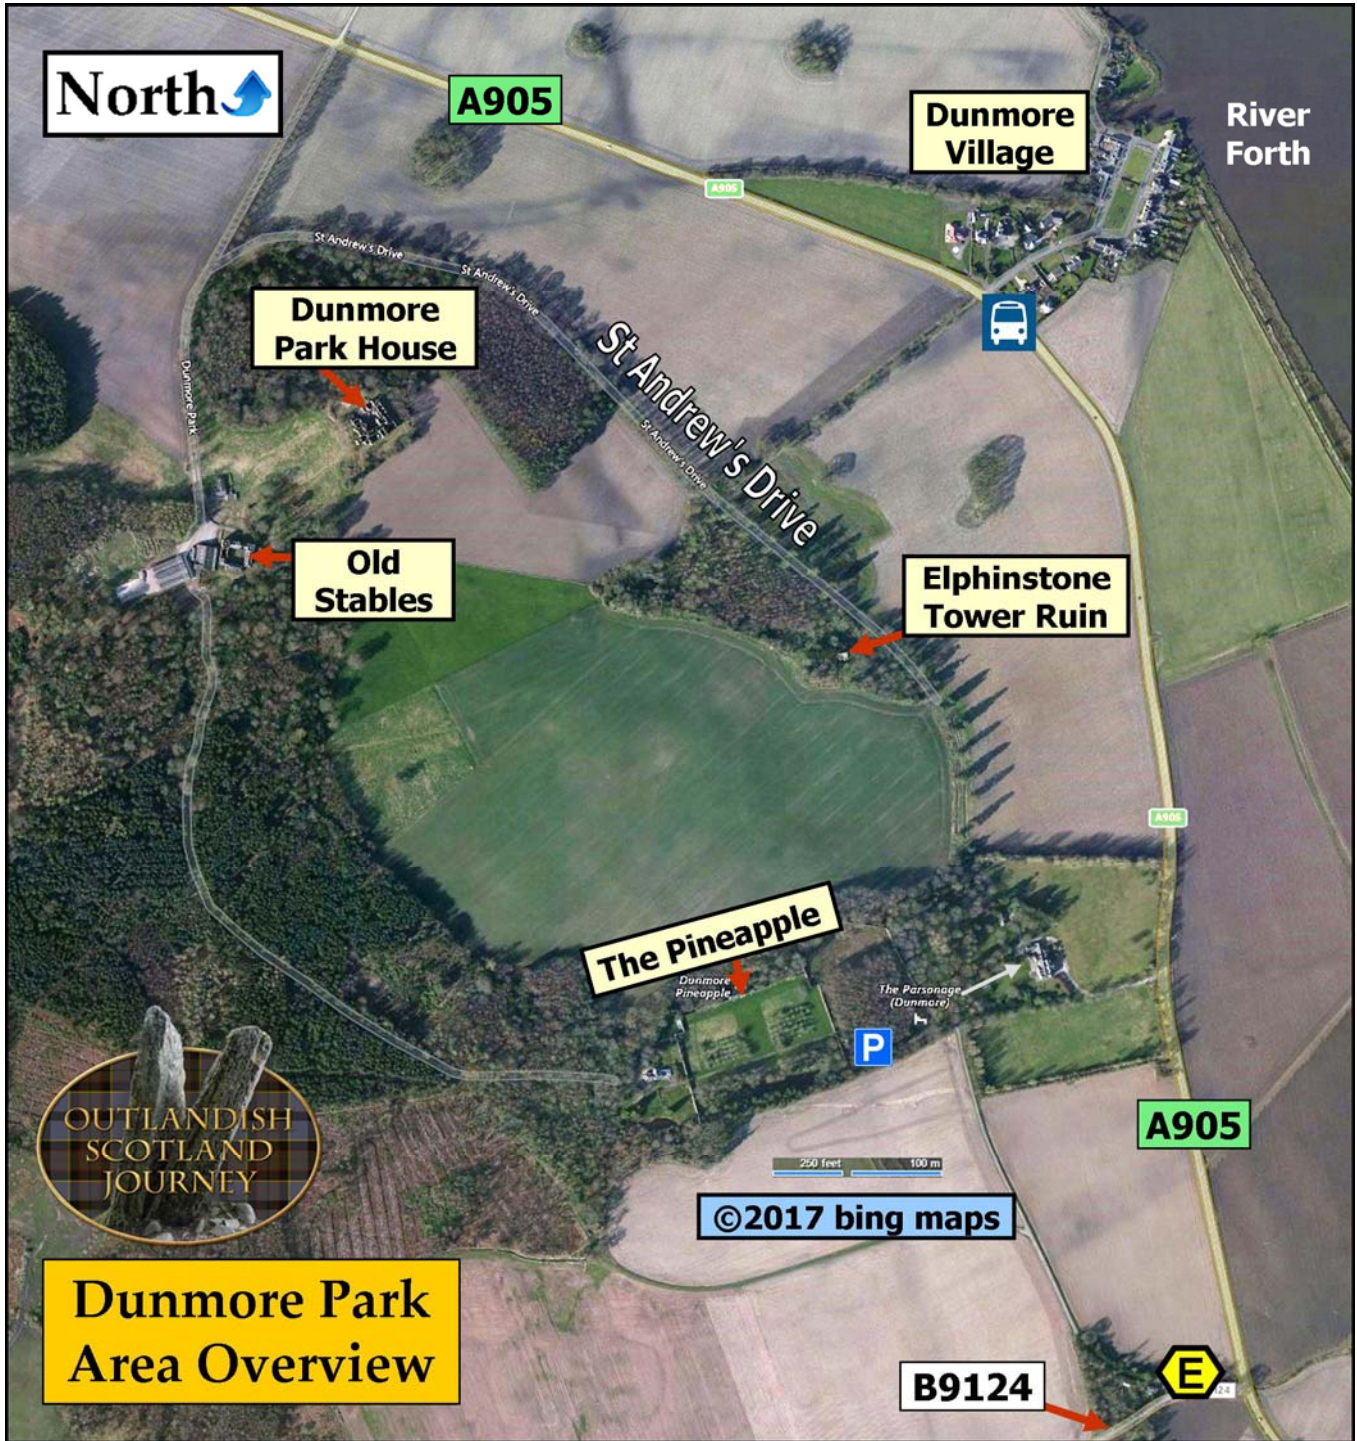

Site #32

Dunmore Park

Maps

OutlandishScotland.com

A Novel Holiday Travel Guidebook

Dunmore Park Walks

All walks start & end at the Pineapple car park

 **There & Back Again**

 **Elphinstone Loop**

 **Full Circle Walk**

1 Dunmore Pineapple

2 Dunmore Park Farm (Private)

3 Old Dunmore Stables

4 Dunmore Park House

5 Dunmore Home Farm (Private)

6 Dunmore Village

7 Elphinstone Tower