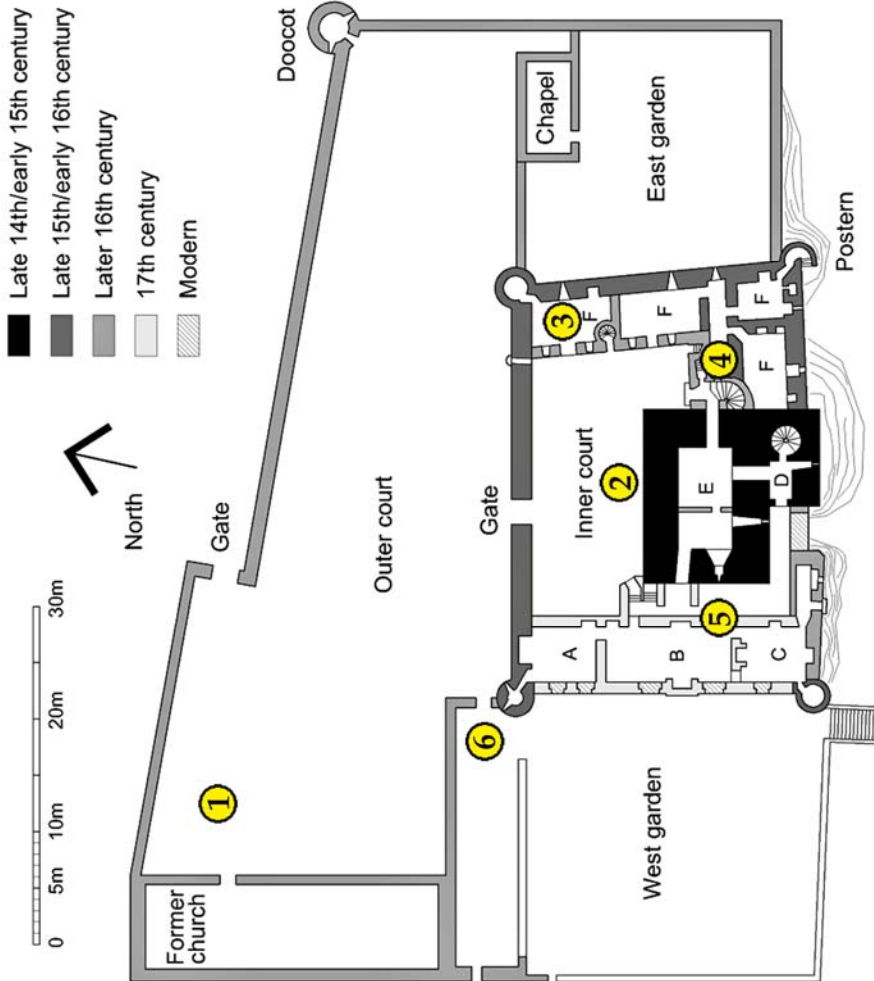

# Plan of Craigmillar Castle

## Ground Floor

- A: West Range Kitchen
- B: West Range Private Dining Room
- C: West Range Private Room
- D: Tower Entrance
- E: Tower Cellars (The Lord's Hall is 2 floors above E, on the Second Floor)
- F: East Range Cellars

Craigmillar Castle's Outlandish Sites are numbered. The Key is in Site #48's Chapter