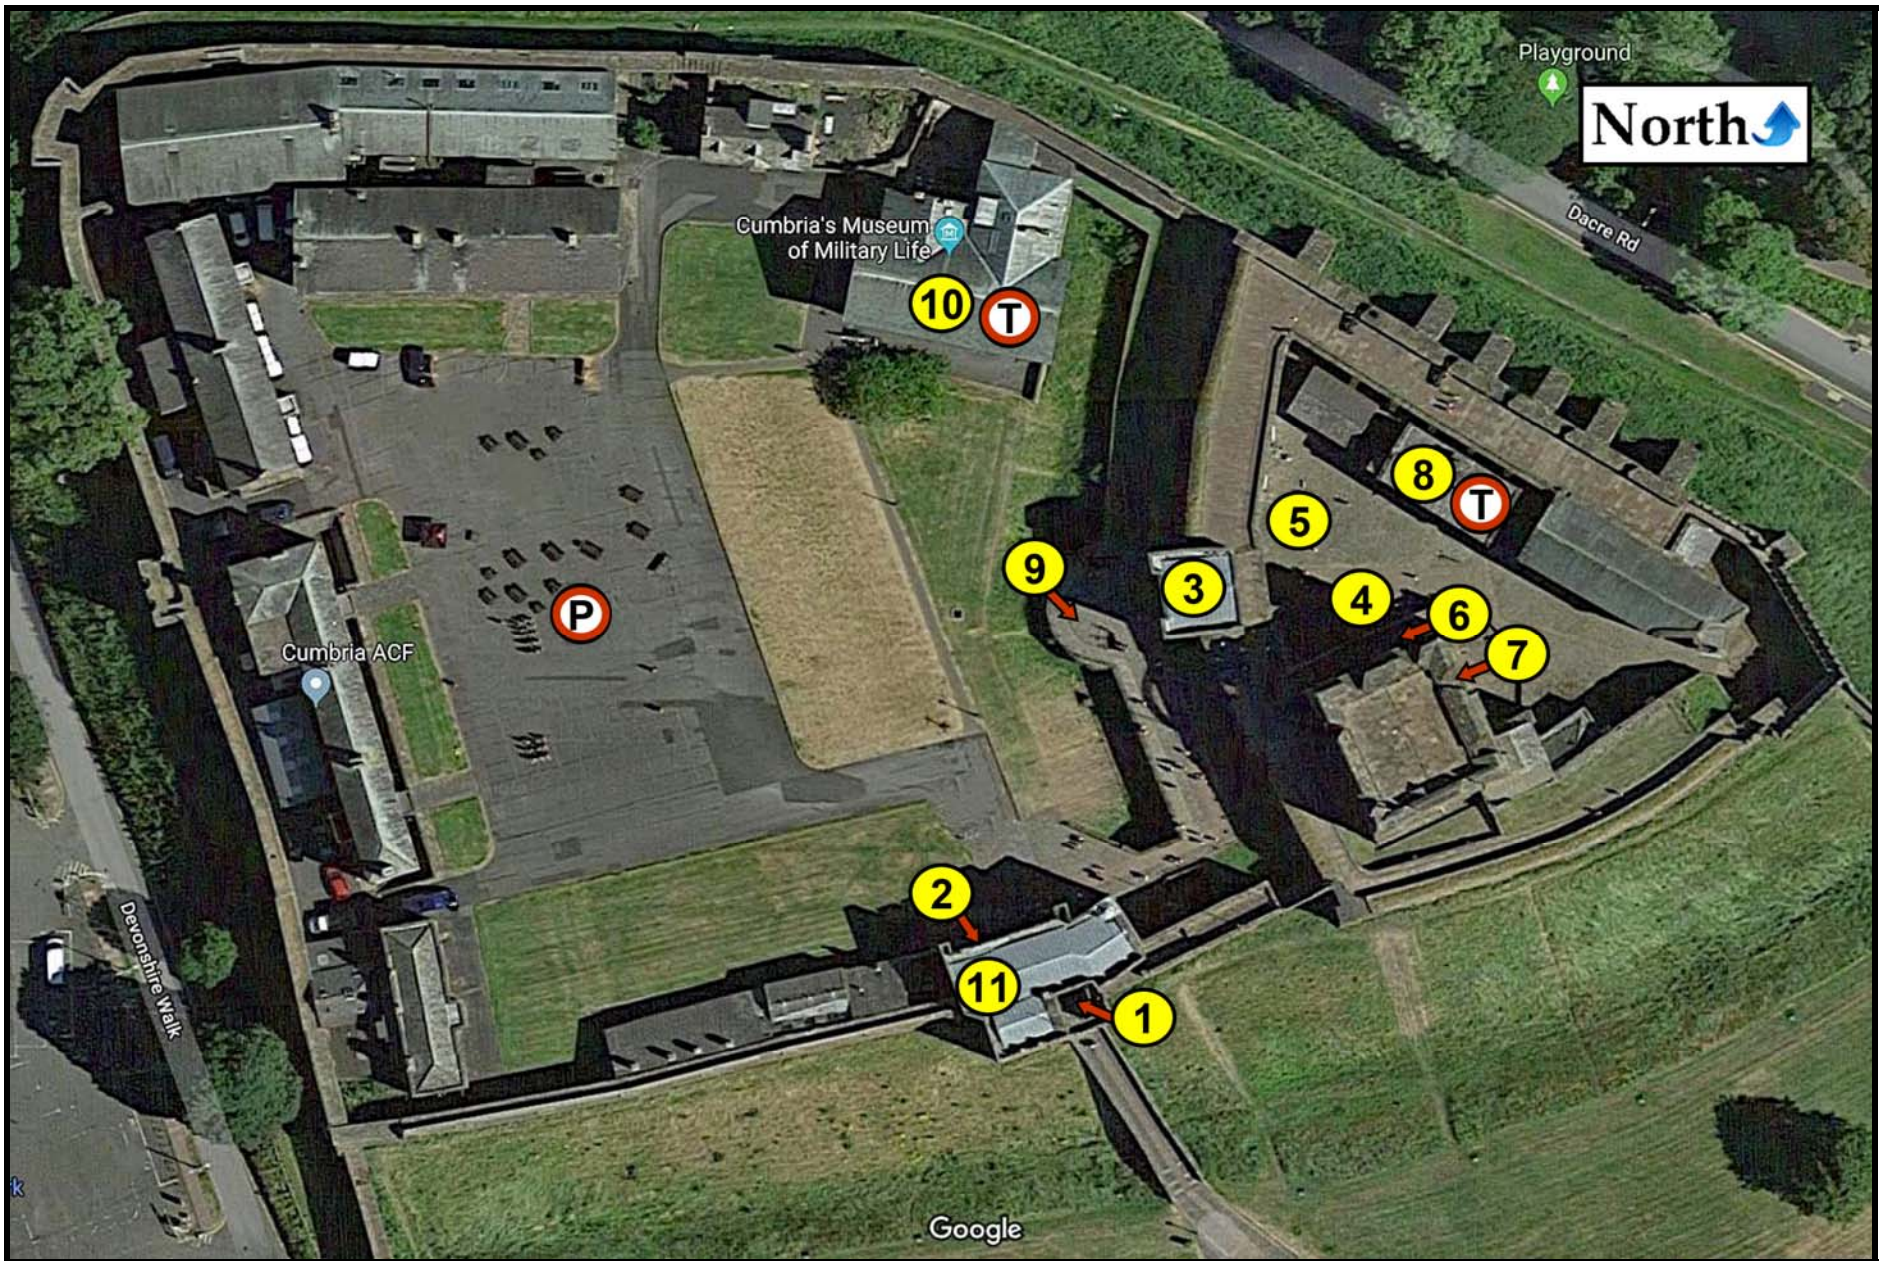

Site #65
Carlisle Castle
Map

OutlandishScotland.com

A Novel Holiday Travel Guidebook

Playground

Dacre Rd

Cumbria's Museum of Military Life

Cumbria ACF

Devonshire Walk